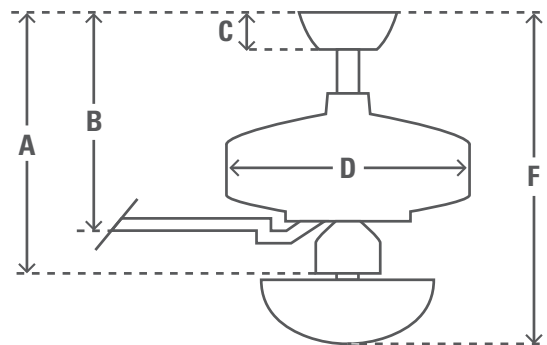

132cm (52") BUILDER DELUXE

PRODUCT SPECIFICATION SHEET

Family Name **Builder Deluxe**

Model #	50572	
EAN Code	0049694505729	
Voltage	240v/50Hz	
Housing Finish	New Bronze	
Blade Finishes	Brazilian Cherry/Yellow Walnut	
Number of Blades	5	
Blade Material	Composite	
Light Socket Type	Two E27 bulbs	
Bulbs	Not Included	
Motor Size (mm)	172mm x 12mm	
Downrods Included	in 3"	cm 7.6
Net Weight	lbs 19.0	kgs 8.6

ENERGY INFORMATION

Airflow (m ³ /s)	2.50
CFM at High	5295
RPM	153
Noise Level	< 46dbA overall < 36dbA motor
Energy Use (W)	64

FAN DIMENSIONS

	in	cm
(A) Ceiling to Bottom of Fan	12.3	31.3
(B) Ceiling to Bottom of Blade	11.0	27.9
(C) Ceiling to Bottom of Canopy	2.7	6.9
(D) Width of Fan Body	10.9	27.7
(F) Ceiling to Bottom of Light	17.8	45.3