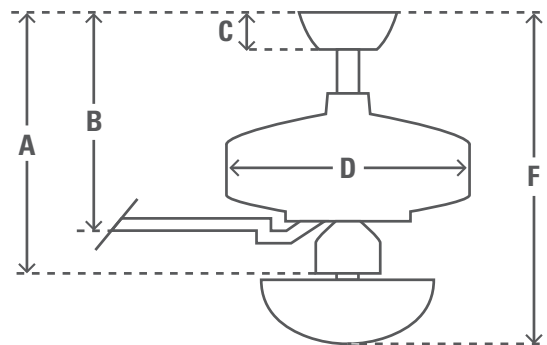

132cm (52") BUILDER DELUXE

PRODUCT SPECIFICATION SHEET

Family Name **Builder Deluxe**

| | | |
|-------------------|---------------|------------|
| Model # | 50570 | |
| EAN Code | 0049694505705 | |
| Voltage | 240v/50Hz | |
| Housing Finish | Snow White | |
| Blade Finishes | Snow White | |
| Number of Blades | 5 | |
| Blade Material | Composite | |
| Light Socket Type | Two E27 bulbs | |
| Bulbs | Not Included | |
| Motor Size (mm) | 172mm x 12mm | |
| Downrods Included | in 3" | cm 7.6 |
| Net Weight | lbs 19.0 | kgs 8.6 |

FAN DIMENSIONS

| | in | cm |
|---------------------------------|------|------|
| (A) Ceiling to Bottom of Fan | 12.3 | 31.3 |
| (B) Ceiling to Bottom of Blade | 11.0 | 27.9 |
| (C) Ceiling to Bottom of Canopy | 2.7 | 6.9 |
| (D) Width of Fan Body | 10.9 | 27.7 |
| (F) Ceiling to Bottom of Light | 17.8 | 45.3 |