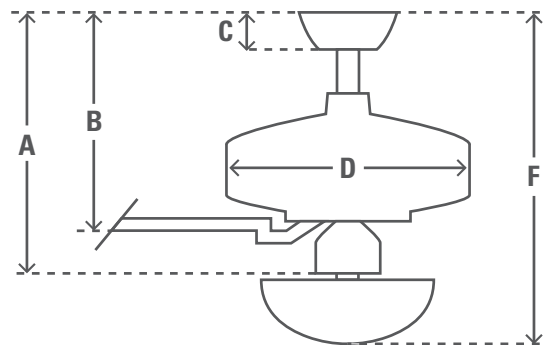

132cm (52") INDUSTRIE II

PRODUCT SPECIFICATION SHEET

Family Name **Industrie II**

Model #	24547		
EAN Code	0049694245472		
Voltage	240v/50Hz		
Housing Finish	White		
Blade Finishes	White/Maple		
Number of Blades	3		
Blade Material	Plywood		
Light Socket Type	N/A		
Bulbs	N/A		
Motor Size (mm)	172mm x 15mm		
Downrods Included	in	cm	
	3"	7.6	
Net Weight	lbs	kgs	
	15.7	7.1	

ENERGY INFORMATION

Airflow (m ³ /s)	2.47
CFM at High	5240
RPM	157
Noise Level	< 46dbA overall < 36dbA motor
Energy Use (W)	65

FAN DIMENSIONS

	in	cm
(A) Ceiling to Bottom of Fan	12.7	32.2
(B) Ceiling to Bottom of Blade	14.4	36.7
(C) Ceiling to Bottom of Canopy	3.4	8.7
(D) Width of Fan Body	7.5	18.9
(F) Ceiling to Bottom of Light	12.7	32.2