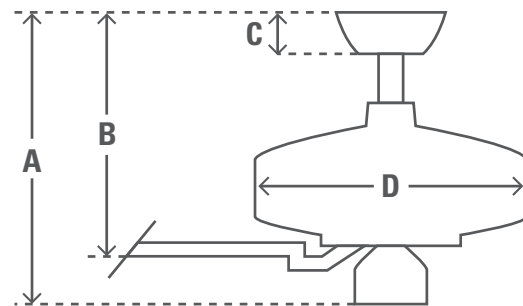

Number of Blades 5

Blade Material Plywood

Light Socket Type N/A

Bulbs N/A

Motor Size (mm) 172mm x 15mm

Downrods Included	in	cm
	3"	7.6

Net Weight	lbs	kg
	16.5	7.5

ENERGY INFORMATION

Airflow (m³/s) 2.40

CFM at High 5089

RPM 183

Noise Level < 46dbA overall
< 36dbA motor

Energy Use (W) 64

FAN DIMENSIONS

	in	cm
(A) Ceiling to Bottom of Fan	14.4	36.5
(B) Ceiling to Bottom of Blade	12.6	32.0
(C) Ceiling to Bottom of Canopy	3.4	8.7
(D) Width of Fan Body	11.9	30.1