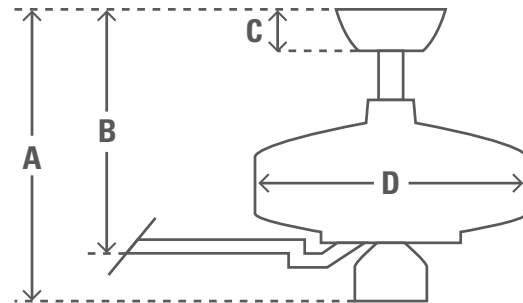

Blade Material Plywood

Light Socket Type N/A

Bulbs N/A

Motor Size (mm) 172mm x 15mm

Downrods Included	in	cm
	3"	7.6

Net Weight	lbs	kg
	16.5	7.5

### FAN DIMENSIONS

	in	cm
(A) Ceiling to Bottom of Fan	14.4	36.5
(B) Ceiling to Bottom of Blade	12.6	32.0
(C) Ceiling to Bottom of Canopy	3.4	8.7
(D) Width of Fan Body	11.9	30.1

Limited Lifetime Motor Warranty is backed by the only company with over 130 years in the fan business