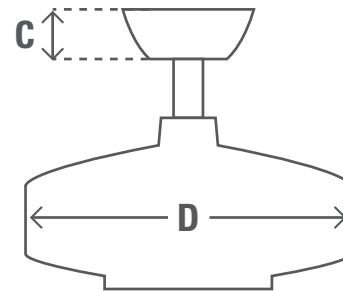

132cm (52") or 112cm (44") LOW PROFILE III

PRODUCT SPECIFICATION SHEET

Family Name Low Profile III

| | | |
|-------------------|-----------------|-----|
| Model # | 24372 | |
| EAN Code | 0049694243720 | |
| Voltage | 240v/50Hz | |
| Housing Finish | Brushed Nickel | |
| Blade Finishes | Maple/Chocolate | |
| Number of Blades | 4 | |
| Blade Material | Plywood | |
| Light Socket Type | N/A | |
| Bulbs | N/A | |
| Motor Size (mm) | 172mm x 15mm | |
| Downrods Included | in | cm |
| | - | - |
| Net Weight | lbs | kg |
| | 17.6 | 8.0 |

FAN DIMENSIONS

| | in | cm |
|---------------------------------|------|------|
| (C) Ceiling to Bottom of Canopy | 5.6 | 14.3 |
| (D) Width of Fan Body | 12.5 | 31.7 |

Limited Lifetime Motor Warranty is backed by the only company with over 130 years in the fan business