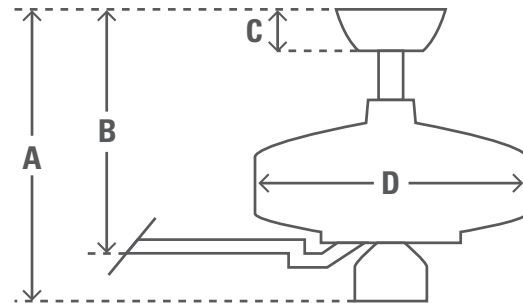

112cm (44") SEVILLE II

PRODUCT SPECIFICATION SHEET

Family Name Seville II

Model #	24038	
EAN Code	0049694240385	
Voltage	240v/50Hz	
Housing Finish	Brushed Nickel	
Blade Finishes	Maple/Grey	
Number of Blades	5	
Blade Material	Plywood	
Light Socket Type	N/A	
Bulbs	N/A	
Motor Size (mm)	172mm x 15mm	
Downrods Included	in 3"	cm 7.6
Net Weight	lbs 17.0	kgs 7.7

ENERGY INFORMATION

Airflow (m ³ /s)	2.16
CFM at High	4574
RPM	226
Noise Level	< 46dbA overall < 36dbA motor
Energy Use (W)	63

FAN DIMENSIONS

	in	cm
(A) Ceiling to Bottom of Fan	13.6	34.5
(B) Ceiling to Bottom of Blade	12.2	31.0
(C) Ceiling to Bottom of Canopy	3.4	8.7
(D) Width of Fan Body	10.7	27.1